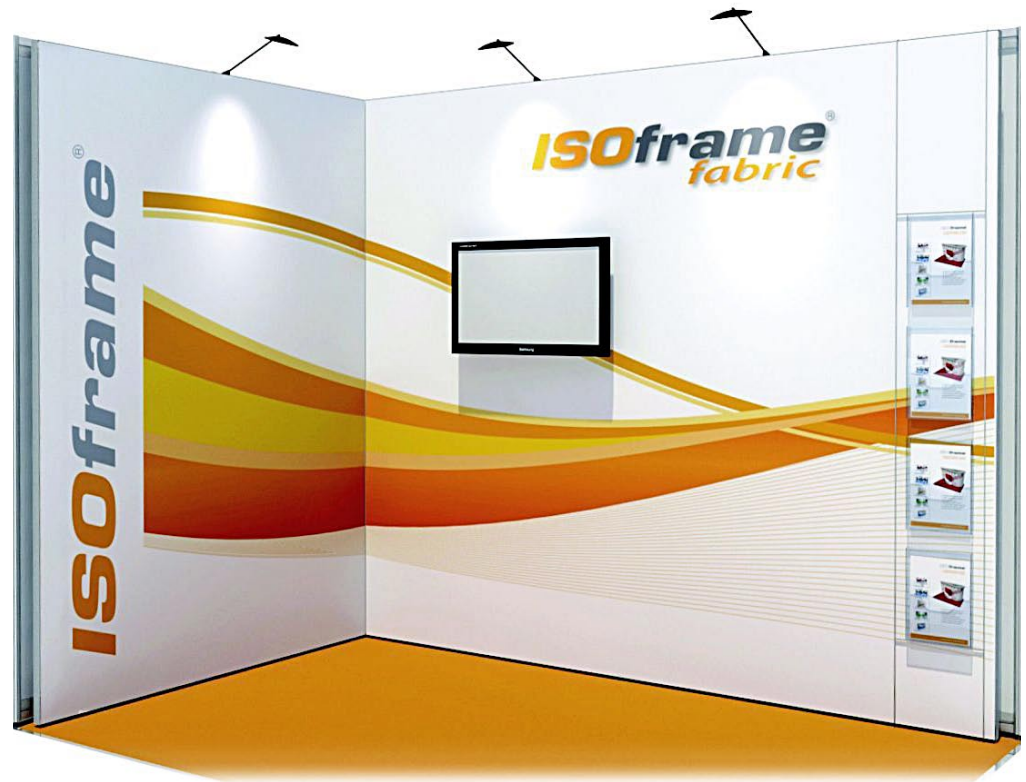

Tradeshow

Roadshow

Retail

ISOframe® – Fabric

The ultimate lightweight self-build fabric system

Ideal for shell scheme or freestanding stands, our silicone-edged tension fabric system is extremely portable and with our unique FAST-clamp connector, gives a tool-free assembly, making it 15 times faster to build than conventional tension fabric frameworks.

Carrying bags are available.

Ideal for shell scheme stands or freestanding displays

Fabric is the latest addition to the ISOframe family. Silicone edged fabric simply glides into a channel in the metalwork to create a stunning, high impact display. Perfect for shell cladding or as a freestanding structure.

The system is our most portable yet; the fabric makes it possible to pack away the graphics in the smallest of spaces and the framework reduces down to easily fit in a car. Longer lengths can be used to reduce the number of components and cost. ISOframe Fabric is the fastest all-metal textile frame available. Our patented FASTclamp enables it to be built 15 times faster and without screws! ISOframe Fabric allows you to build your stand without leveling – it looks great even on the most uneven floor.

It is the ideal solution to shell scheme stands with added personality or for feature walls as part of a freestanding display.

Mounting fabric

The silicone edge simply glides into the channel.

Easy mounting in a few steps