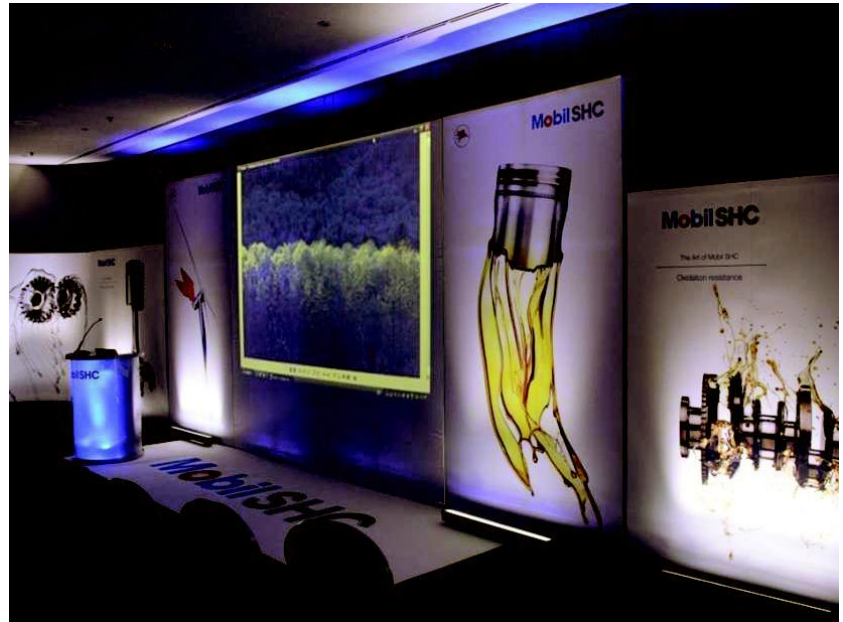

Tradeshow

Roadshow

Retail

ISOframe® – Fabric

The ultimate lightweight self-build fabric system

Ideal for shell scheme or freestanding stands, our silicone-edged tension fabric system is extremely portable and with our unique FAST-clamp connector, gives a tool-free assembly, making it 15 times faster to build than conventional tension fabric frameworks.

Carrying bags are available.

Ideal for shell scheme stands or freestanding displays

Fabric is the latest addition to the ISOframe family. Silicone edged fabric simply glides into a channel in the metalwork to create a stunning, high impact display. Perfect for shell cladding or as a freestanding structure.

It is the ideal solution to shell scheme stands with added personality or for feature walls as part of a freestanding display.

Mounting fabric

The silicone edge simply glides into the channel.

Easy mounting in a few steps

Insert angle brackets into the profile.

Snap the FASTclamp closed to secure.

Repeat with the second profile.

A secure connection without any tools!

Speak Out!

Visit www.markbricdisplay.com for complete information on the Mark Bric product range