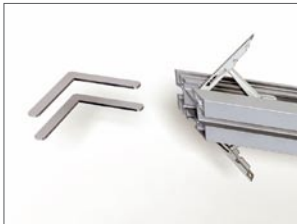

Carrying bags are available.

Ideal for shell scheme stands or freestanding displays

Fabric is the latest addition to the ISOframe family. Silicone edged fabric simply glides into a channel in the metalwork to create a stunning, high impact display. Perfect for shell cladding or as a freestanding structure.

The system is our most portable yet; the fabric makes it possible to pack away the graphics in the smallest of spaces and the framework reduces down to easily fit in a car. Longer lengths can be used to reduce the number of components and cost. ISOframe Fabric is the fastest all-metal textile frame available. Our patented FASTclamp enables it to be built 15 times faster and without screws! ISOframe Fabric allows you to build your stand without leveling – it looks great even on the most uneven floor.

It is the ideal solution to shell scheme stands with added personality or for feature walls as part of a freestanding display.

Mounting fabric

The silicone edge simply glides into the channel.

Easy mounting in a few steps

Insert angle brackets into the profile.

Snap the FASTclamp closed to secure.

Repeat with the second profile.

A secure connection without any tools!

Speak Out!

Visit www.markbricdisplay.com for complete information on the Mark Bric product range