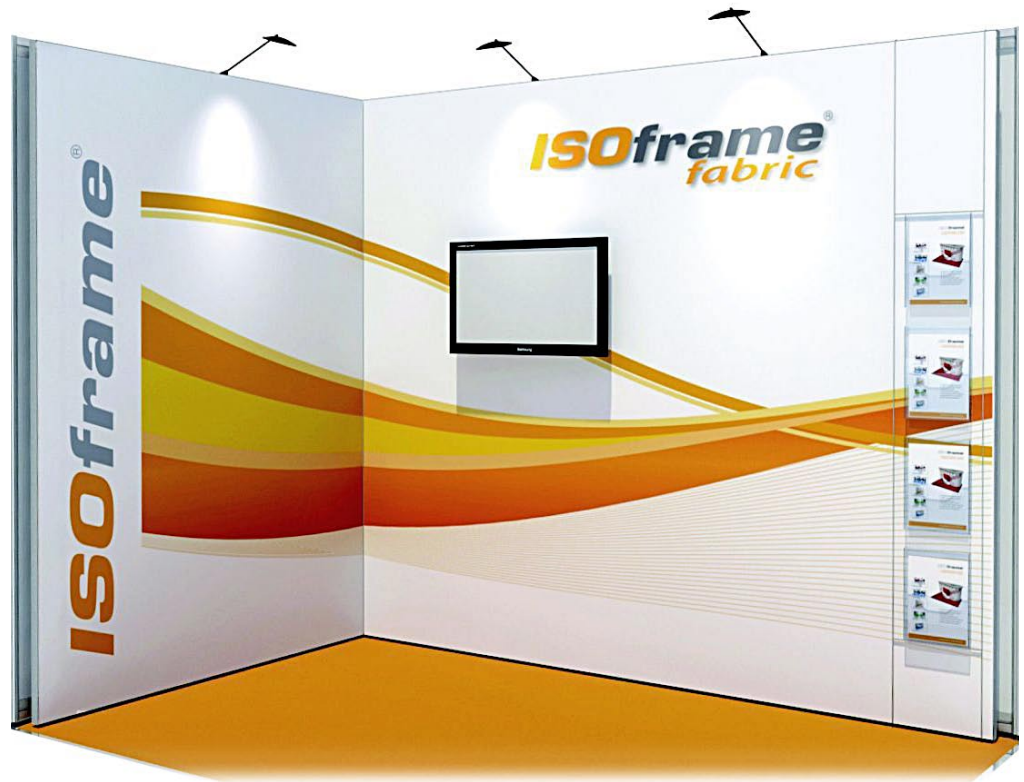

Tradeshow

Roadshow

Retail

ISOframe[®] – Fabric

The ultimate lightweight self-build fabric system

Ideal for shell scheme or freestanding stands, our silicone-edged tension fabric system is extremely portable and with our unique FAST-clamp connector, gives a tool-free assembly, making it 15 times faster to build than conventional tension fabric frameworks.

Carrying bags are available.

Ideal for shell scheme stands or freestanding displays

Fabric is the latest addition to the ISOframe family. Silicone edged fabric simply glides into a channel in the metalwork to create a stunning, high impact display. Perfect for shell cladding or as a freestanding structure.

The system is our most portable yet; the fabric makes it possible to pack away the graphics in the smallest of spaces and the framework reduces down to easily fit in a car. Longer lengths can be used to reduce the number of components and cost. ISOframe Fabric is the fastest all-metal textile frame available. Our patented FASTclamp enables it to be built 15 times faster and without screws! ISOframe Fabric allows you to build your stand without leveling – it looks great even on the most uneven floor.

It is the ideal solution to shell scheme stands with added personality or for feature walls as part of a freestanding display.

Mounting fabric

The silicone edge simply glides into the channel.

Easy mounting in a few steps