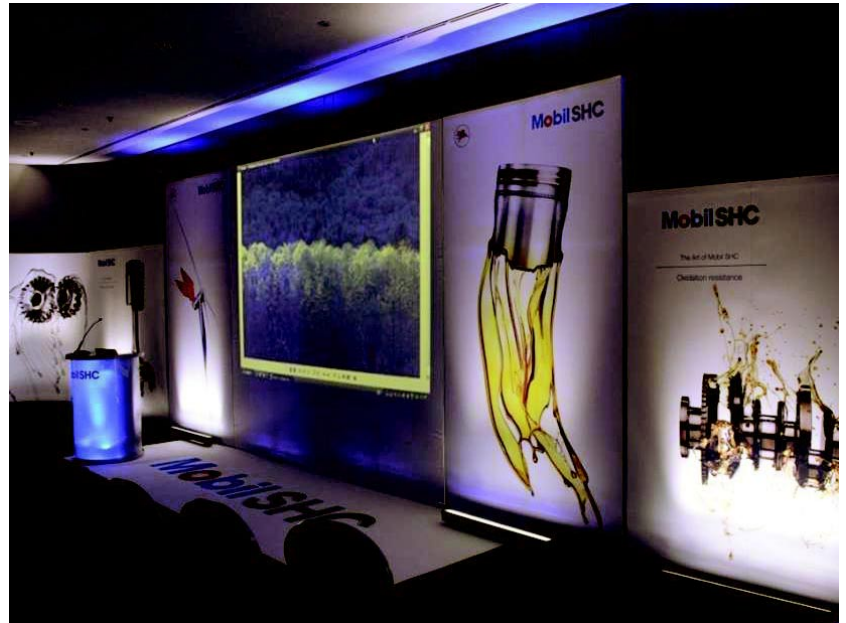

Tradeshow

Roadshow

Retail

ISOframe[®] – Fabric

The ultimate lightweight self-build fabric system

Ideal for shell scheme or freestanding stands, our silicone-edged tension fabric system is extremely portable and with our unique FAST-clamp connector, gives a tool-free assembly, making it 15 times faster to build than conventional tension fabric frameworks.

Carrying bags are available.

Ideal for shell scheme stands or freestanding displays

Fabric is the latest addition to the ISOframe family. Silicone edged fabric simply glides into a channel in the metalwork to create a stunning, high impact display. Perfect for shell cladding or as a freestanding structure.

It is the ideal solution to shell scheme stands with added personality or for feature walls as part of a freestanding display.

Mounting fabric

The silicone edge simply glides into the channel.

Easy mounting in a few steps

Insert angle brackets into the profile.

Snap the FASTclamp closed to secure.

Repeat with the second profile.

A secure connection without any tools!

Speak Out!

Visit www.markbricdisplay.com
for complete information on the
Mark Bric product range